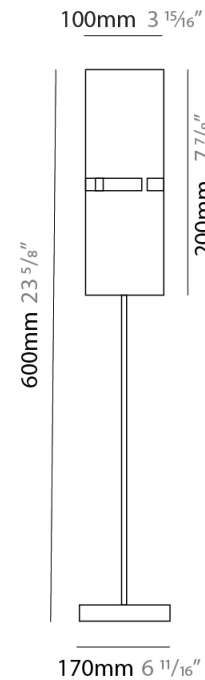

PROJECT	_____
TYPE	_____
SPECIFIER	_____
QUANTITY	_____
DATE	_____

LUZ OCULTA METAL PORTABLE

D54027-

base number   Finish
Options

1. To build a product code in our configurator select the specify button on the base model # product page
2. To build a manual product code on this datasheet choose from the options listed below in blue font and add the suffix to the base model #

GENERAL

Series: Luz Oculta
Subseries: Luz Oculta Metal
Brand: Fambuena
Division: Design
Mounting Type: Portable
Mounting Location: Table
Subcategory: Table

PHYSICAL

Shape: Cylinder
Diameter (mm): 100
Diameter (in): 3 ¹⁵/₁₆
Height (mm): 600
Height (in): 23 ⁵/₈
Light Distribution: Direct / Indirect
Fixture Finish: [BRA](#) / [BRZ](#) / [ABR](#)
Fixture Material: Metal
Upon Request: Bolt Down

ELECTRICAL

Number of Lamps: 1
Lamp Type: LED Retrofit
Lamp Shape: T4
Bulb Included: Bulb Not Included
Max. Wattage Per Lamp (W): 5
Lamp Base: G9
Input Voltage (V): 120

LED

OPTICAL

RATINGS AND CERTIFICATIONS

Certified By: Certified for North American Standards
IP rating: IP20