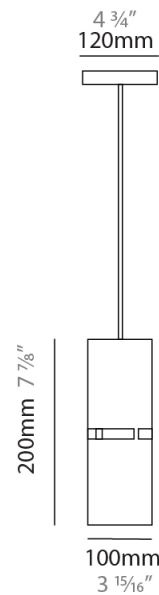

LUZ OCULTA METAL SUSPENSION

D51034-

base number   Finish
Options

1. To build a product code in our configurator select the specify button on the base model # product page
2. To build a manual product code on this datasheet choose from the options listed below in blue font and add the suffix to the base model #

GENERAL

Series: Luz Oculta
Subseries: Luz Oculta Metal
Brand: Fambuena
Division: Design
Mounting Type: Suspension
Mounting Location: Ceiling
Subcategory: Pendant

PHYSICAL

Shape: Rectangle
Diameter (mm): 100
Diameter (in): 3 ¹⁵/₁₆
Height (mm): 200
Height (in): 7 ⁷/₈
Light Distribution: Direct / Indirect
Fixture Finish: [BRA](#) / [BRZ](#) / [ABR](#)
Fixture Material: Metal
Cable Details: Cable length 2000mm / 79"

ELECTRICAL

Number of Lamps: 1
Lamp Type: LED Retrofit
Lamp Shape: T4
Bulb Included: Bulb Not Included
Max. Wattage Per Lamp (W): 5
Lamp Base: G9
Input Voltage (V): 120

LED

OPTICAL

RATINGS AND CERTIFICATIONS

Certified By: Certified for North American Standards
IP rating: IP20